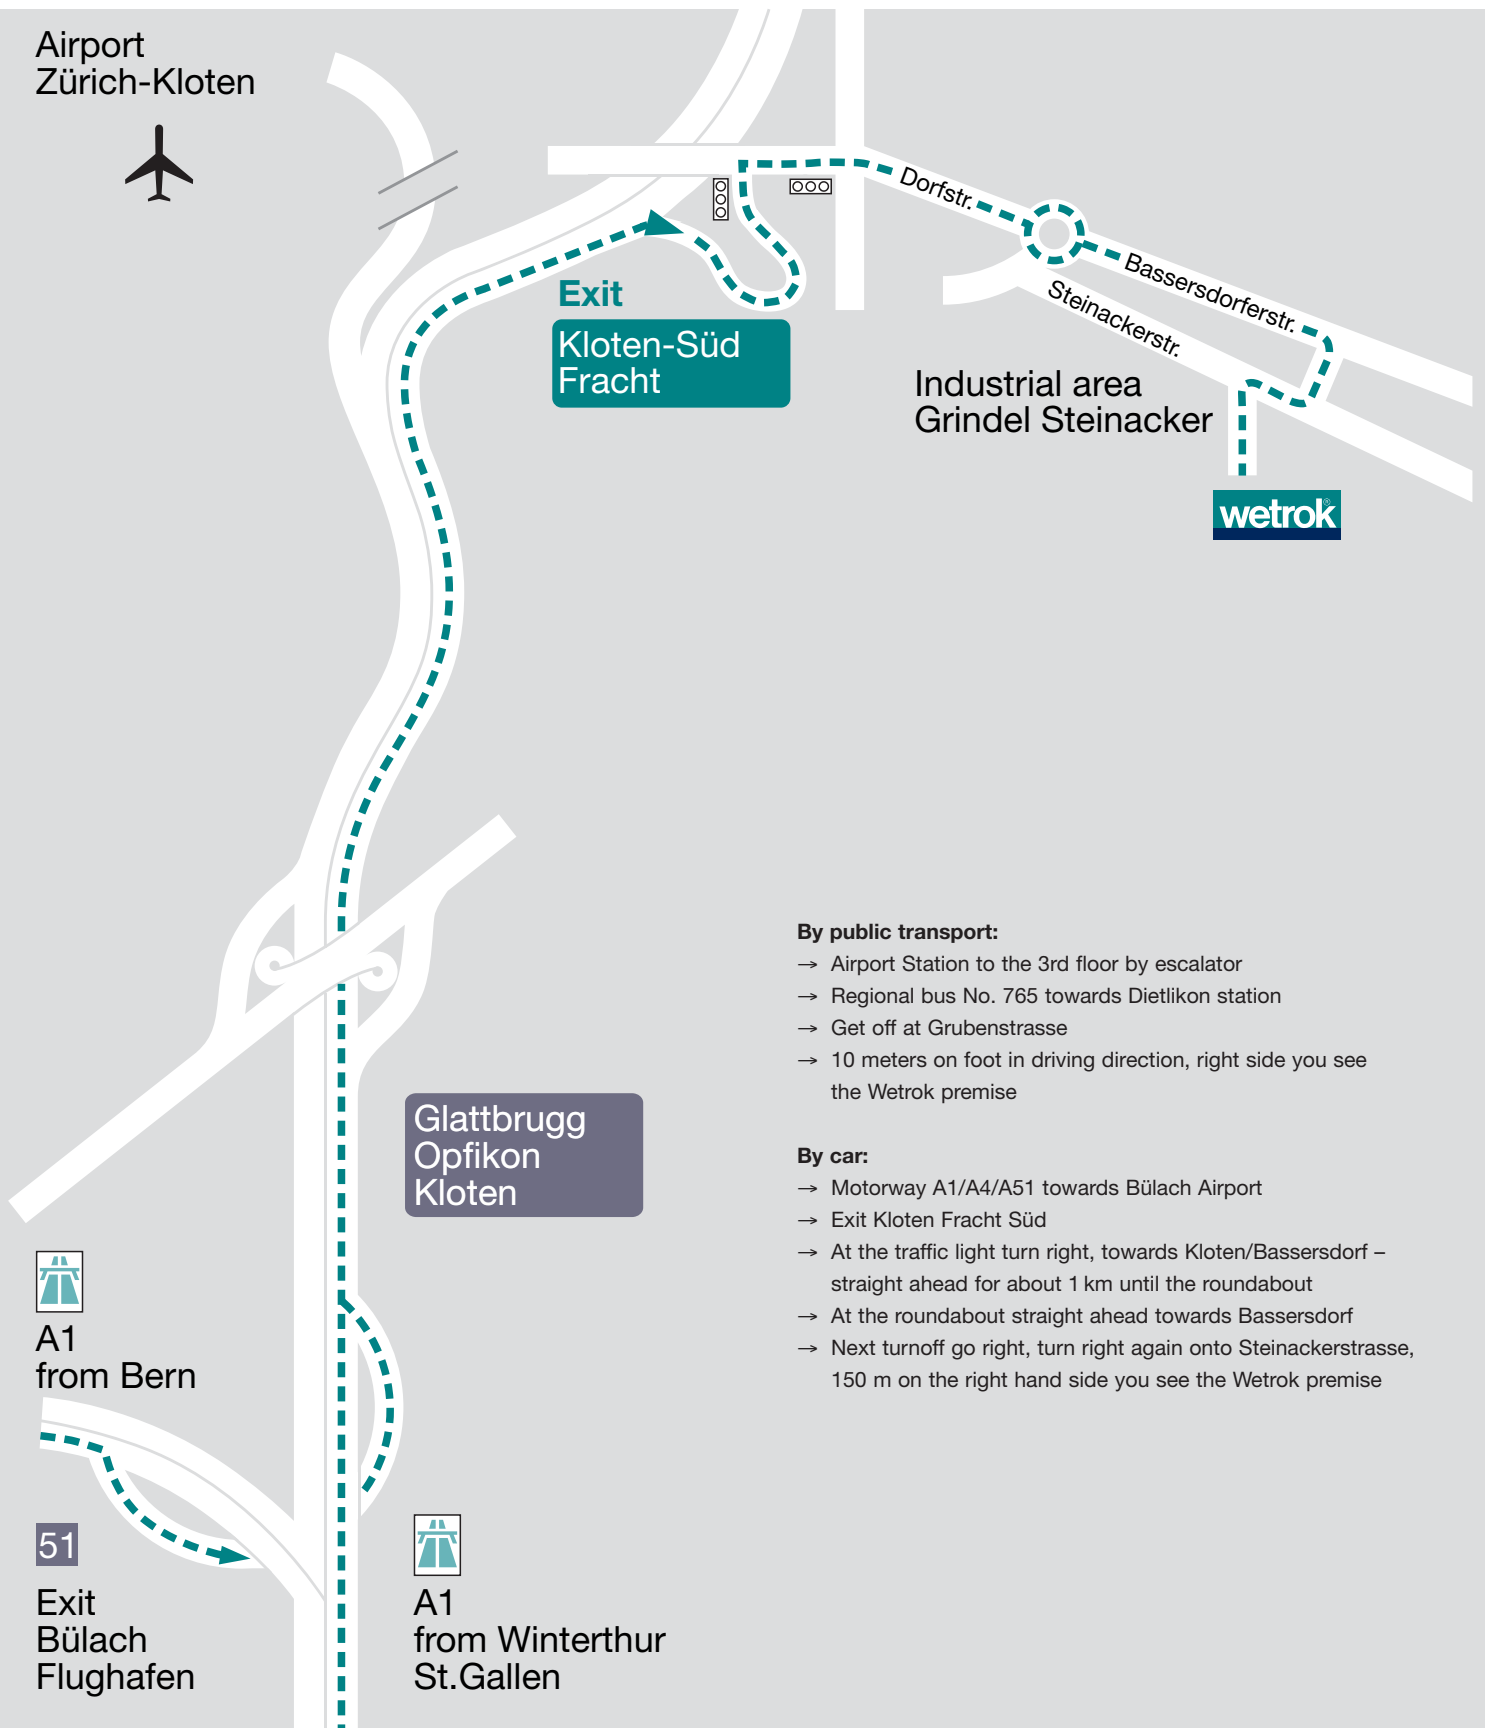

Airport
Zürich-Kloten

By public transport:

- Airport Station to the 3rd floor by escalator
- Regional bus No. 765 towards Dietlikon station
- Get off at Grubenstrasse
- 10 meters on foot in driving direction, right side you see the Wetrok premise

By car:

- Motorway A1/A4/A51 towards Bülach Airport
- Exit Kloten Fracht Süd
- At the traffic light turn right, towards Kloten/Bassersdorf – straight ahead for about 1 km until the roundabout
- At the roundabout straight ahead towards Bassersdorf
- Next turnoff go right, turn right again onto Steinackerstrasse, 150 m on the right hand side you see the Wetrok premise